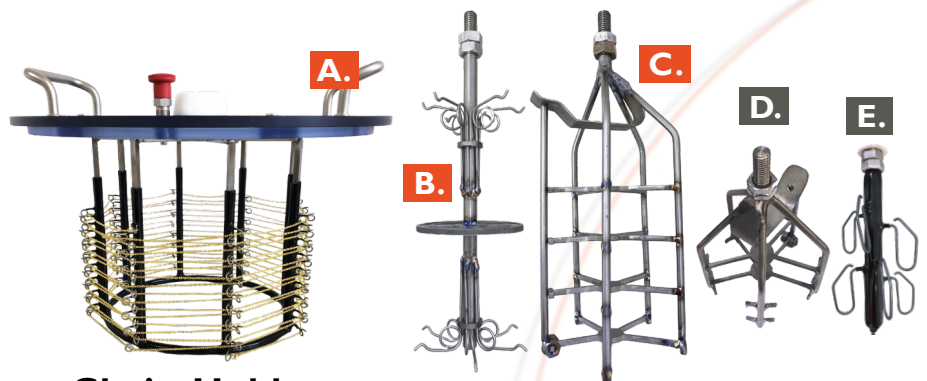

AquaPol® Accessories & Consumables

- AquaPol® 100
- AquaPol® Picco-Vario

Chain Holder with Gear Drive

Process several 25 meter chains in one cycle

Jewelry Carriers

Bangle and chain attachments for the Gear Drive Systems

Specifications:	AquaPol® 100	AquaPol® Picco-Vario
Chain Holder with Gear Drive	A. 82-360-434	N/A
Chain/Small Parts Holder	B. 82-360-432	N/A
Bangle Holder	C. 82-360-431	D. 82-350-437
8-Piece Holding Rack	N/A	E. 82-350-434