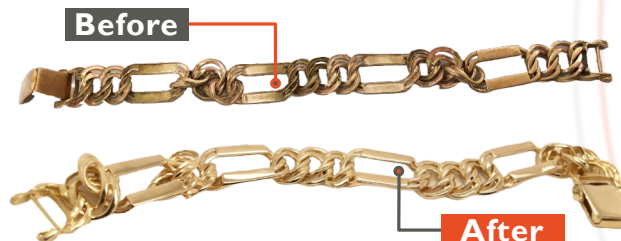

(Average polishing time: 30 - 45 minutes)