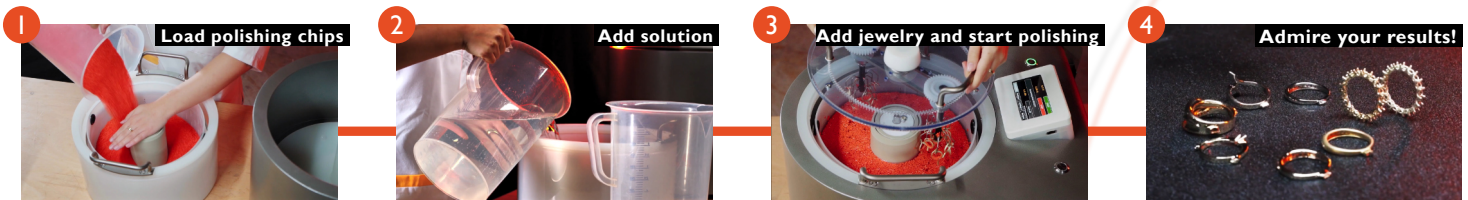

From Rough Casting to Bright Polish in Under an Hour!