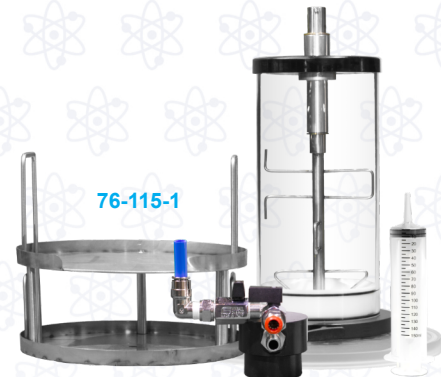

MC100V Superior Casting Kit (74-929)

Gold, Silver, & Platinum up to 2000°C

The MC100V is fully programmable and capable of reaching temperatures up to 2000°C utilizing a built in 8 kW induction generator. Thorough mixing of molten metals using low-frequency induction power with inert gas, to prevent oxidation, will ensure quality castings in gold, silver, platinum and stainless steel.

MC100V

78-4500

76-115

77-0907

(Inside Dimensions: 8.5" x 9" x 12")

76-115-1

**Platinum Investment
Mixing Upgrade Kit**

Item	Description	Each
1 74-929	Induterm MC-100V Casting Kit	\$52,154.00
2 76-115	St. Louis Mixer 6KG	Included
3 77-0907	Romanoff Super Blue Automatic Furnace	Included

Item	Description	Each
4 76-115-1	Platinum Investment Mixing Upgrade Kit	Optional

MC100V Starter Kit

1 78-4508	Flask Saddle Adapter	8 005-013-M	Blue Tubing 8mm OD x 5mm ID
2 76-067	Stainless Steel Flask 100 x 120mm	9 n/a	Air Filter With 8mm Fittings
3 78-2006	Quartz Crucible Protection Tube	10 76-018	100mm Cone Style 8mm Sprue Base
4 n/a	Graphite Mold and Steel Alloy	11 78-4502	Thermocouple Type N - 1300°C
5 78-2504	Gold/Silver Crucible 450g	12 78-4502-PT	Thermocouple Protection Tube
6 78-4503	Platinum Crucible 500g	13 78-2200-TG	Flask Tongs (MC60, MC100)
7 78-2010	Protective Eye Lens		